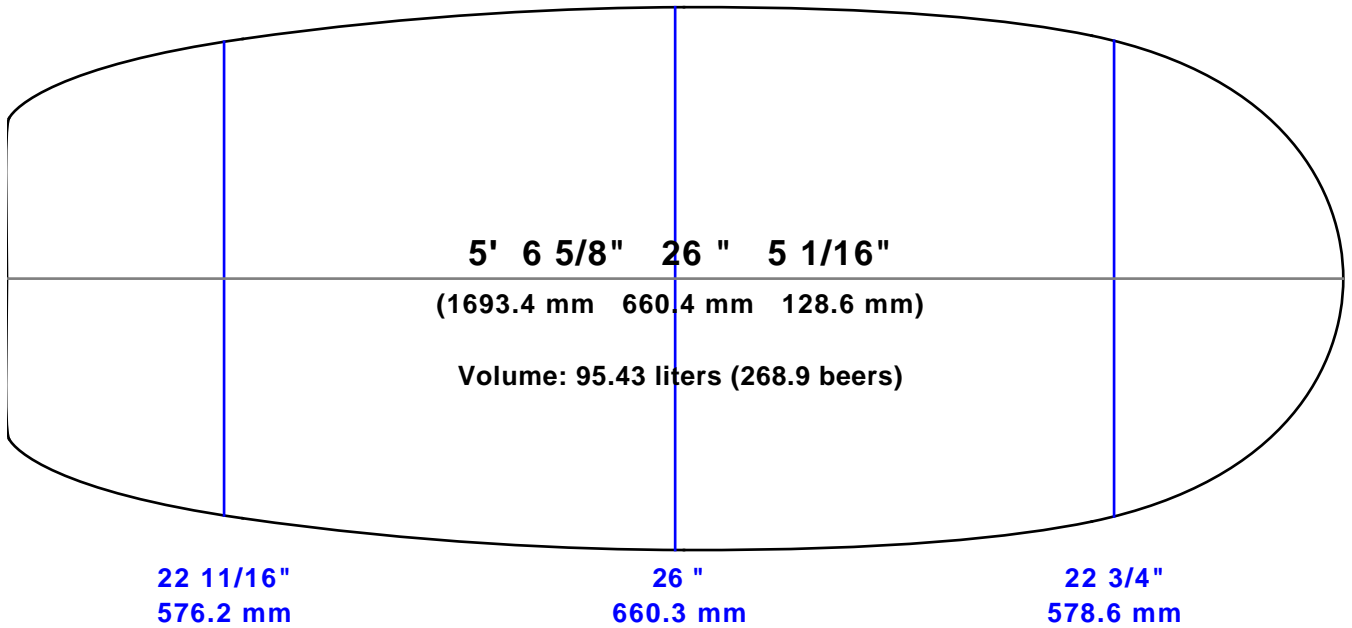

AKU SHAPER

Customer:

Date:

18 juin 2021

Length:

5' 6 5/8" (1693.4)

Width:

26 " (660.4)

Thickness:

5 1/16" (128.6)

Tail Stop:

0 " (0.0)

File: 5'4 WING 95 2022 2

Designed by: Renaud DEREBANK

Measurements are center, one foot in and one foot back, over curve.

Comments: