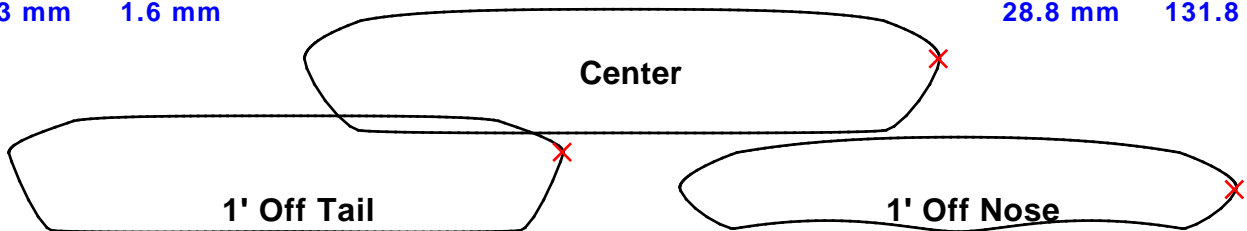

AKU SHAPER

Customer:

Date:

18 juin 2021

Length:

5' 6 5/8" (1693.4)

Width:

26 " (660.4)

Thickness:

5 1/16" (128.6)

Tail Stop:

0 " (0.0)

File: 5'4 WING 95 2022 2

Designed by: Renaud DEREBANK

Measurements are center, one foot in and one foot back, over curve.

Comments: