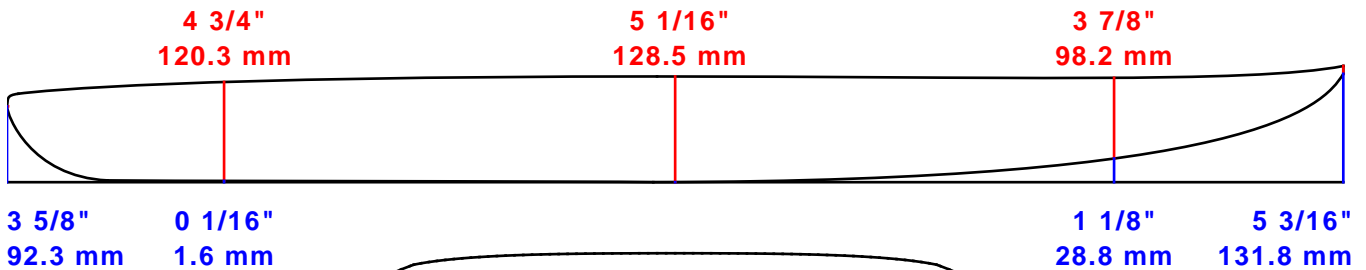

AKU SHAPER

Customer:

Date:

18 juin 2021

Length:

5' 6 5/8" (1693.4)

Width:

26 " (660.4)

Thickness:

5 1/16" (128.6)

Tail Stop:

0 " (0.0)

File: 5'4 WING 95 2022 2

Designed by: Renaud DEREBANK

Measurements are center, one foot in and one foot back, over curve.

Comments: